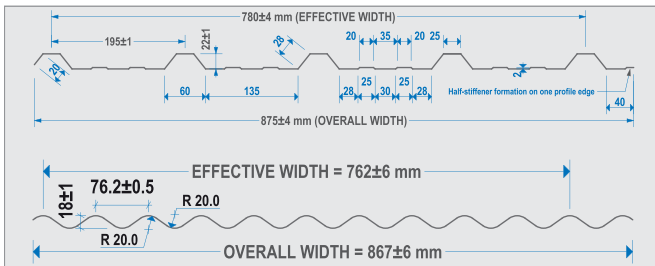

Features and benefits

- DumuRangi has Aluminium Zinc coated substrate base for extra protection. It lasts longer than ordinary colour coated Mabati.
- Comes in gauge 30 (0.25mm) and 3m, 2.5m and 2m as standard lengths.
- Available in five main colours: Bahari blue, Maasai Red, Karura Green, Jacaranda Purple and Safari Green.
- Matching and requisite accessories available for a total roofing solution. Recommended matching accessories include Ridges, Fixtite screws, Valleys and Flashings (on request).
- Comes in gauge 30 (0.25mm) and 3m, 2.5m and 2m as standard lengths.
- Available in both normal corrugation and box profiles